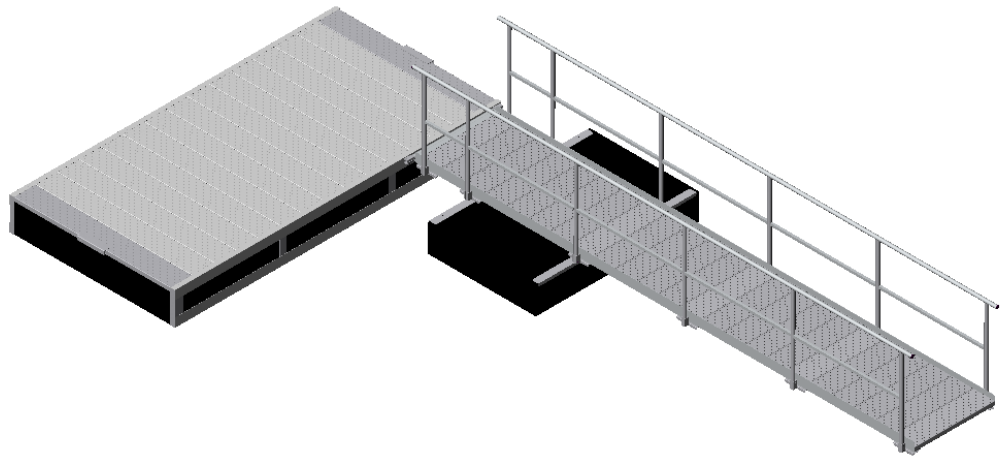

THE INFORMATION CONTAINED IN THIS DRAWING IS THE SOLE PROPERTY OF PRAIRIE VIEW INDUSTRIES ANY REPRODUCTION IN PART OR WHOLE WITHOUT THE WRITTEN PERMISSION OF PRAIRIE VIEW INDUSTRIES IS PROHIBITED.

PRINT #		Dr By SDK	APPROVED
PART #		DESCRIPTION	
SCALE 1:60	DATE 12/21/2009	Order 781429 Layout	
REV #	WT.		