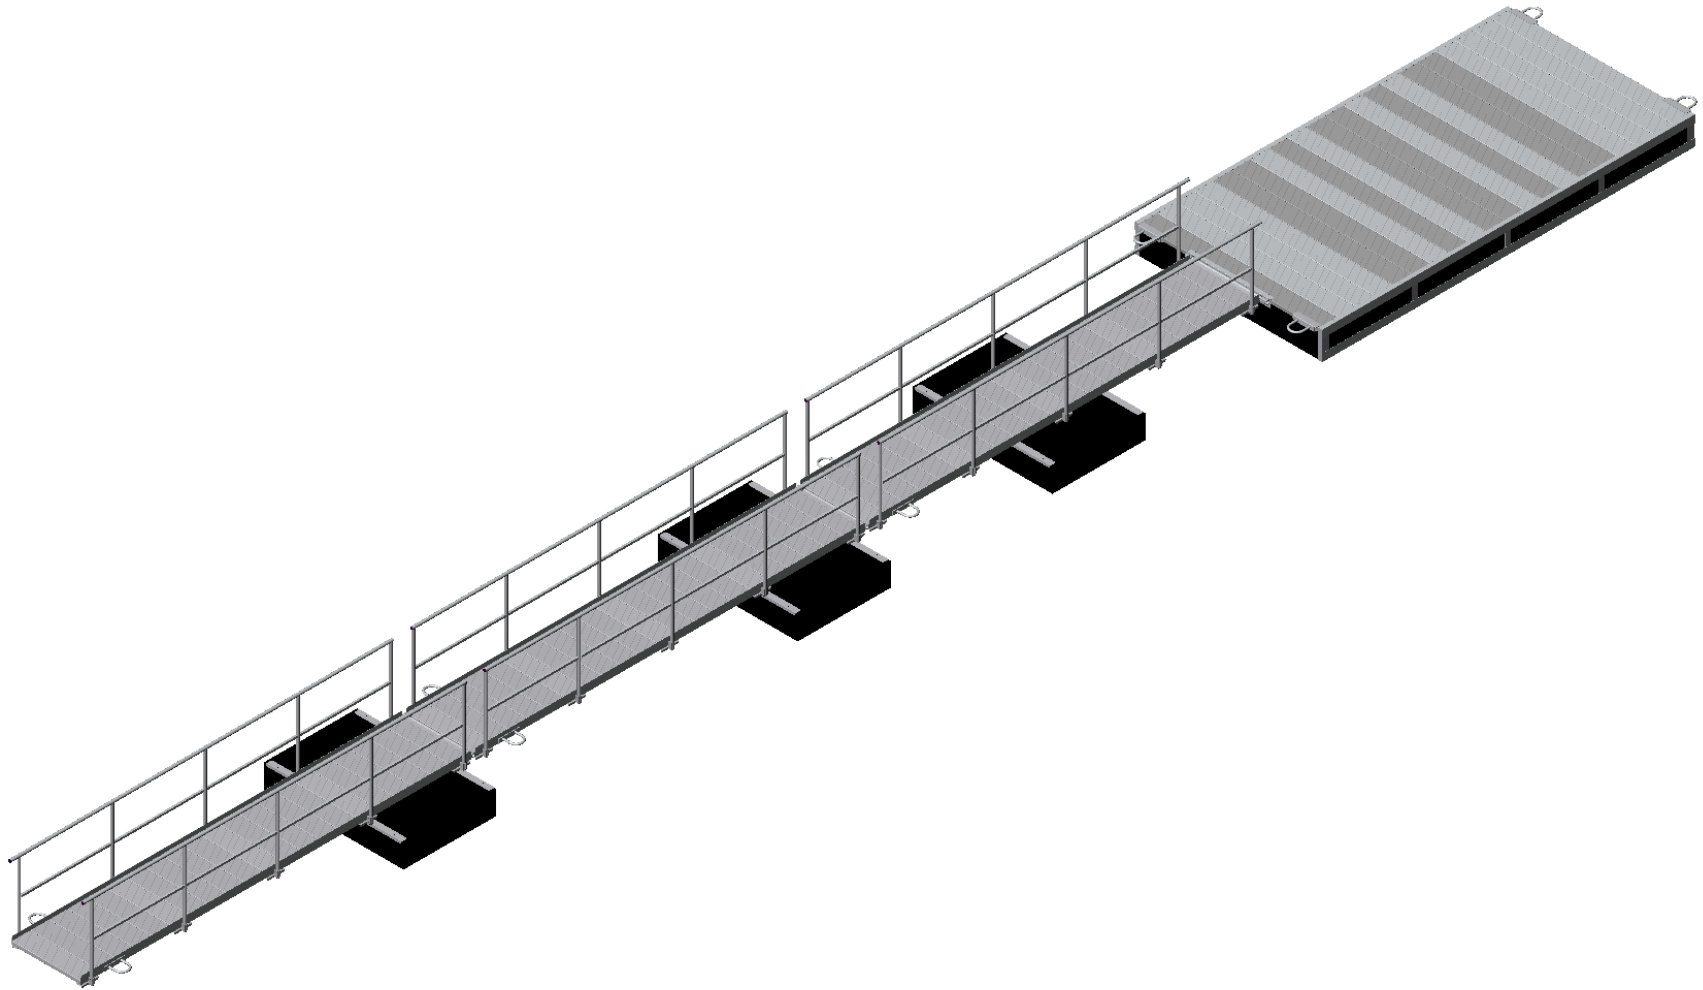

THE INFORMATION CONTAINED IN THIS DRAWING IS THE SOLE PROPERTY OF PRAIRIE VIEW INDUSTRIES ANY REPRODUCTION IN PART OR WHOLE WITHOUT THE WRITTEN PERMISSION OF PRAIRIE VIEW INDUSTRIES IS PROHIBITED.

PRINT #	Dr By SDK	APPROVED
PART # 781425 Layout	DESCRIPTION	
SCALE 1:70	DATE 12/21/2009	
REV #	WT.	